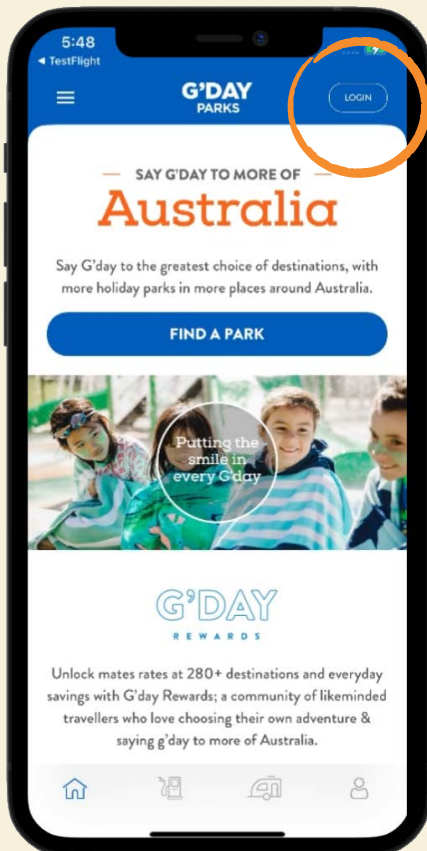

# G'DAY

R E W A R D S

## HOW TO LOGIN TO YOUR G'DAY PARKS APP?

1. Click LOGIN on the top right-hand side of the App
2. Enter the email linked to your membership and your password
3. Enjoy all the wonderful benefits of being a G'day Rewards member!

**G'DAY**  
PARKS

  
**Discovery**  
HOLIDAY PARKS