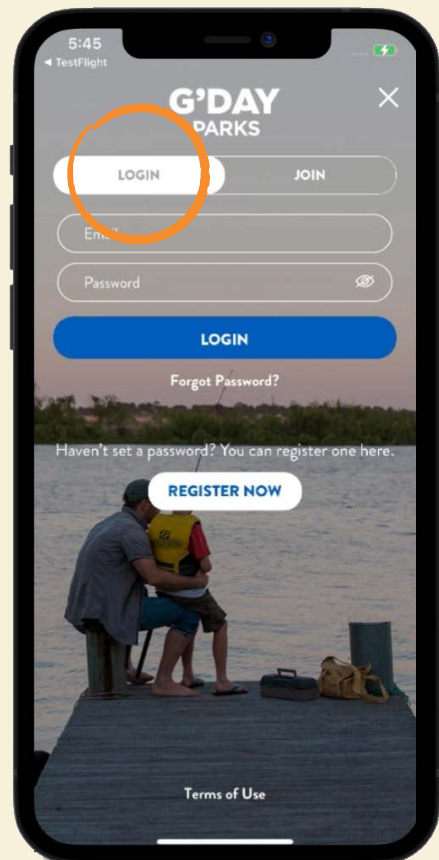

# G'DAY

R E W A R D S

## HOW TO LOGIN TO YOUR G'DAY PARKS APP?

1. Click LOGIN on the top right-hand side of the App
2. Enter the email linked to your membership and your password
3. Enjoy all the wonderful benefits of being a G'day Rewards member!